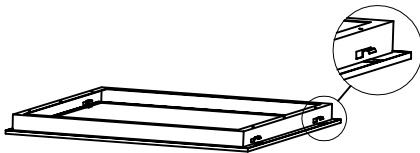

## Surface Installation

1. Fix spring strip on the back of panel light.

2. Fix ceiling bracket

3. Align the spring to hole of ceiling frame, and push it into

4. Hold the panel light and push it into another side, until the