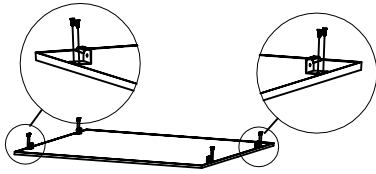

Surface Installation

1. Fix spring strip on the back of panel light.