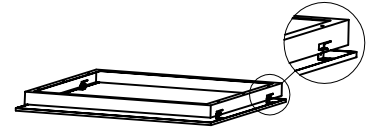

3. Align the spring to hole of ceiling frame, and push it into