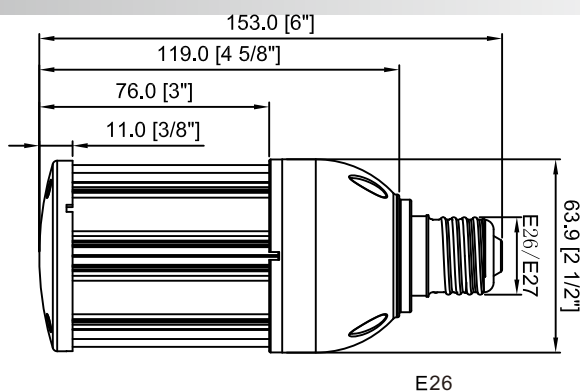

Dimensions (Unit: mm)

FR-012-AW-W-01H

E26

E39

E26

FR-016-AW-W-01H

E39

E26

Installation

Packing information

12W Inner box dimension(K3A paper):75*75*185MM
Product gross weight:0.28KG
Product net weight:0.32KG
Carton box dimension(A=K paper, 16 PCS inside):315*315*220MM
Carton box gross weight5.12KG

16W Inner box dimension(K3A paper):75*75*195MM
Product gross weight:0.3KG
Product net weight:0.35KG
Carton box dimension(A=K paper, 16 PCS inside):315*315*230MM
Carton box gross weight5.5KG

20W Inner box dimension(K3A paper):75*75*215MM
Product gross weight:0.34KG
Product net weight:0.39KG
Carton box dimension(A=K paper, 16 PCS inside):315*315*250MM
Carton box gross weight:6.24KG