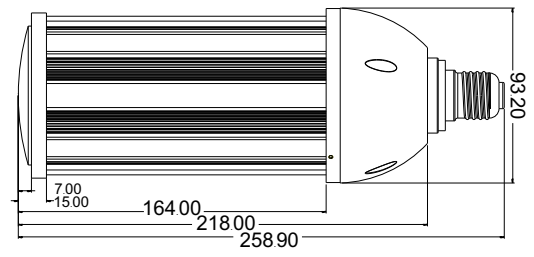

E40

E27

FR-054-AW-W-01H

E40

E27

Luminous Intensity Distribution Diagram

FR-012-AW-W-01H

FR-016-AW-W-01H