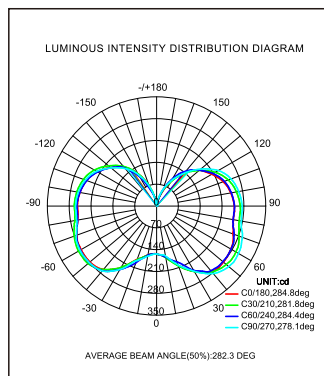

E40

E27

FR-054-AW-W-01H

E40

E27

Luminous Intensity Distribution Diagram

FR-012-AW-W-01H

FR-016-AW-W-01H