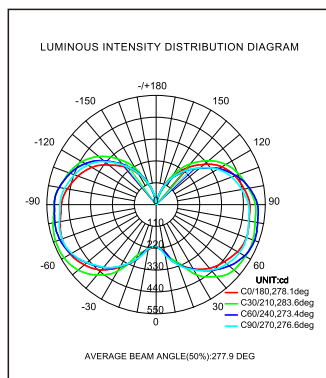

FR-036-AW-W-01H