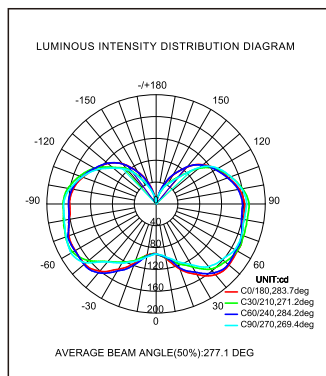

E40

E27

FR-054-AW-W-01H

E40

E27

Luminous Intensity Distribution Diagram

FR-012-AW-W-01H

FR-016-AW-W-01H