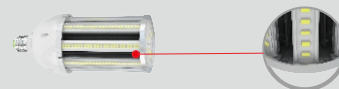

1. 150lm/W. Use Brand LED LG 5630.

2. Pure Aluminum 1070, better heat dissipation .

3. Driver sealed with thermal paste, lower working temperature and waterproof.

4. Cove and holes surrounded for water flowing away