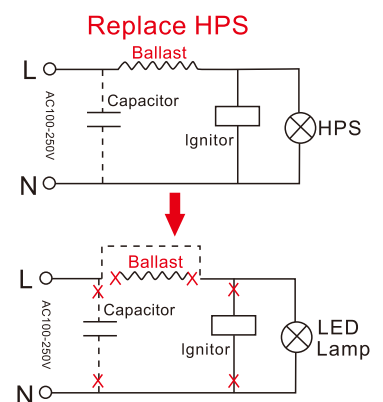

Installation