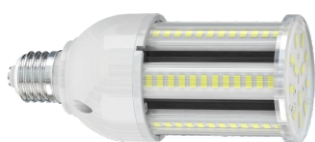

iLight LED Corn Lamp IP64

12W

20W

27W

36W

45W

54W

Features

1. 150lm/W. Use Brand LED LG 5630.

2. Pure Aluminum 1070, better heat dissipation .

3. Driver sealed with thermal paste, lower working temperature and waterproof.

4. Cove and holes surrounded for water flowing away