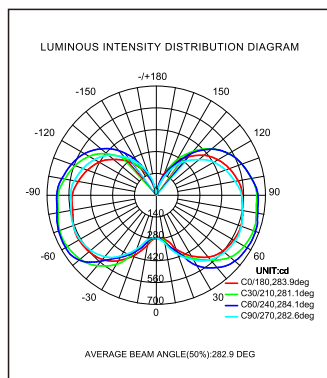

FR-045-AW-W-01H