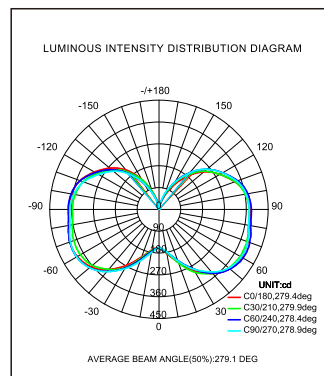

FR-027-AW-W-01H