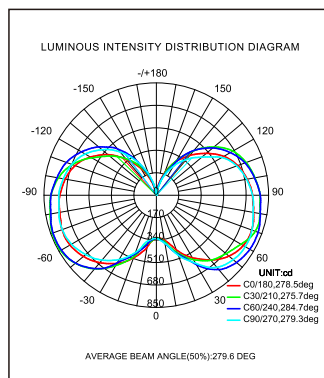

FR-054-AW-W-01H