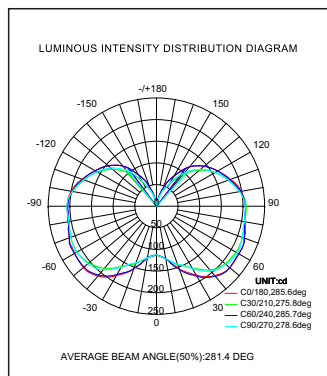

E40

E27

FR-054-AW-W-01H

E40

E27

Luminous Intensity Distribution Diagram

FR-012-AW-W-01H

FR-016-AW-W-01H