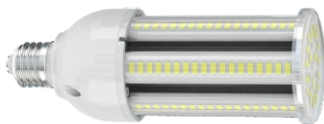

iLight LED Corn Lamp IP64

12W

20W

27W

36W

45W

54W

Features

1. 150lm/W. Use Brand LED LG 5630.

2. Pure Aluminum 1070, better heat dissipation .

3. Driver sealed with thermal paste, lower working temperature and waterproof.

4. Cove and holes surrounded for water flowing away