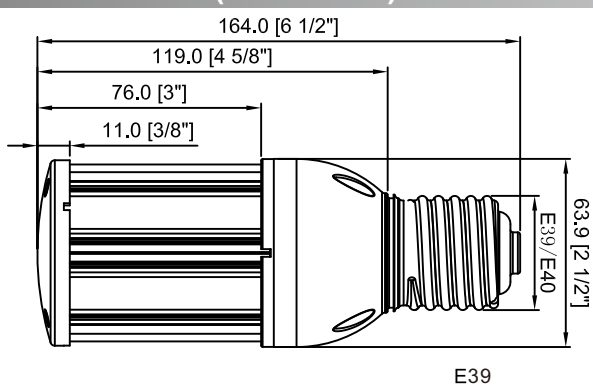

Dimensions (Unit: mm)

FR-012-AW-W-01H

E26

E39

E26

FR-016-AW-W-01H

E39

E26

Installation

Packing information

12W Inner box dimension(K3A paper):75*75*185MM
Product gross weight:0.28KG
Product net weight:0.32KG
Carton box dimension(A=K paper, 16 PCS inside):315*315*220MM
Carton box gross weight5.12KG