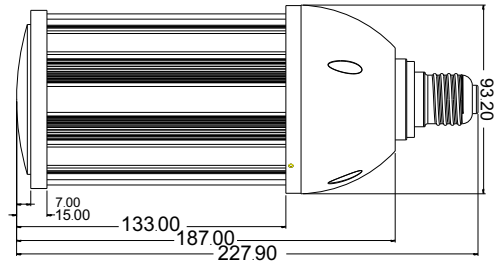

E39

E26

E39

E26

E40

E27

E40

E27