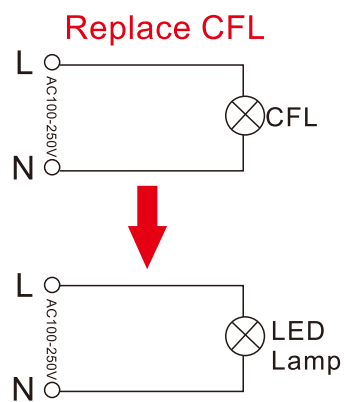

Installation